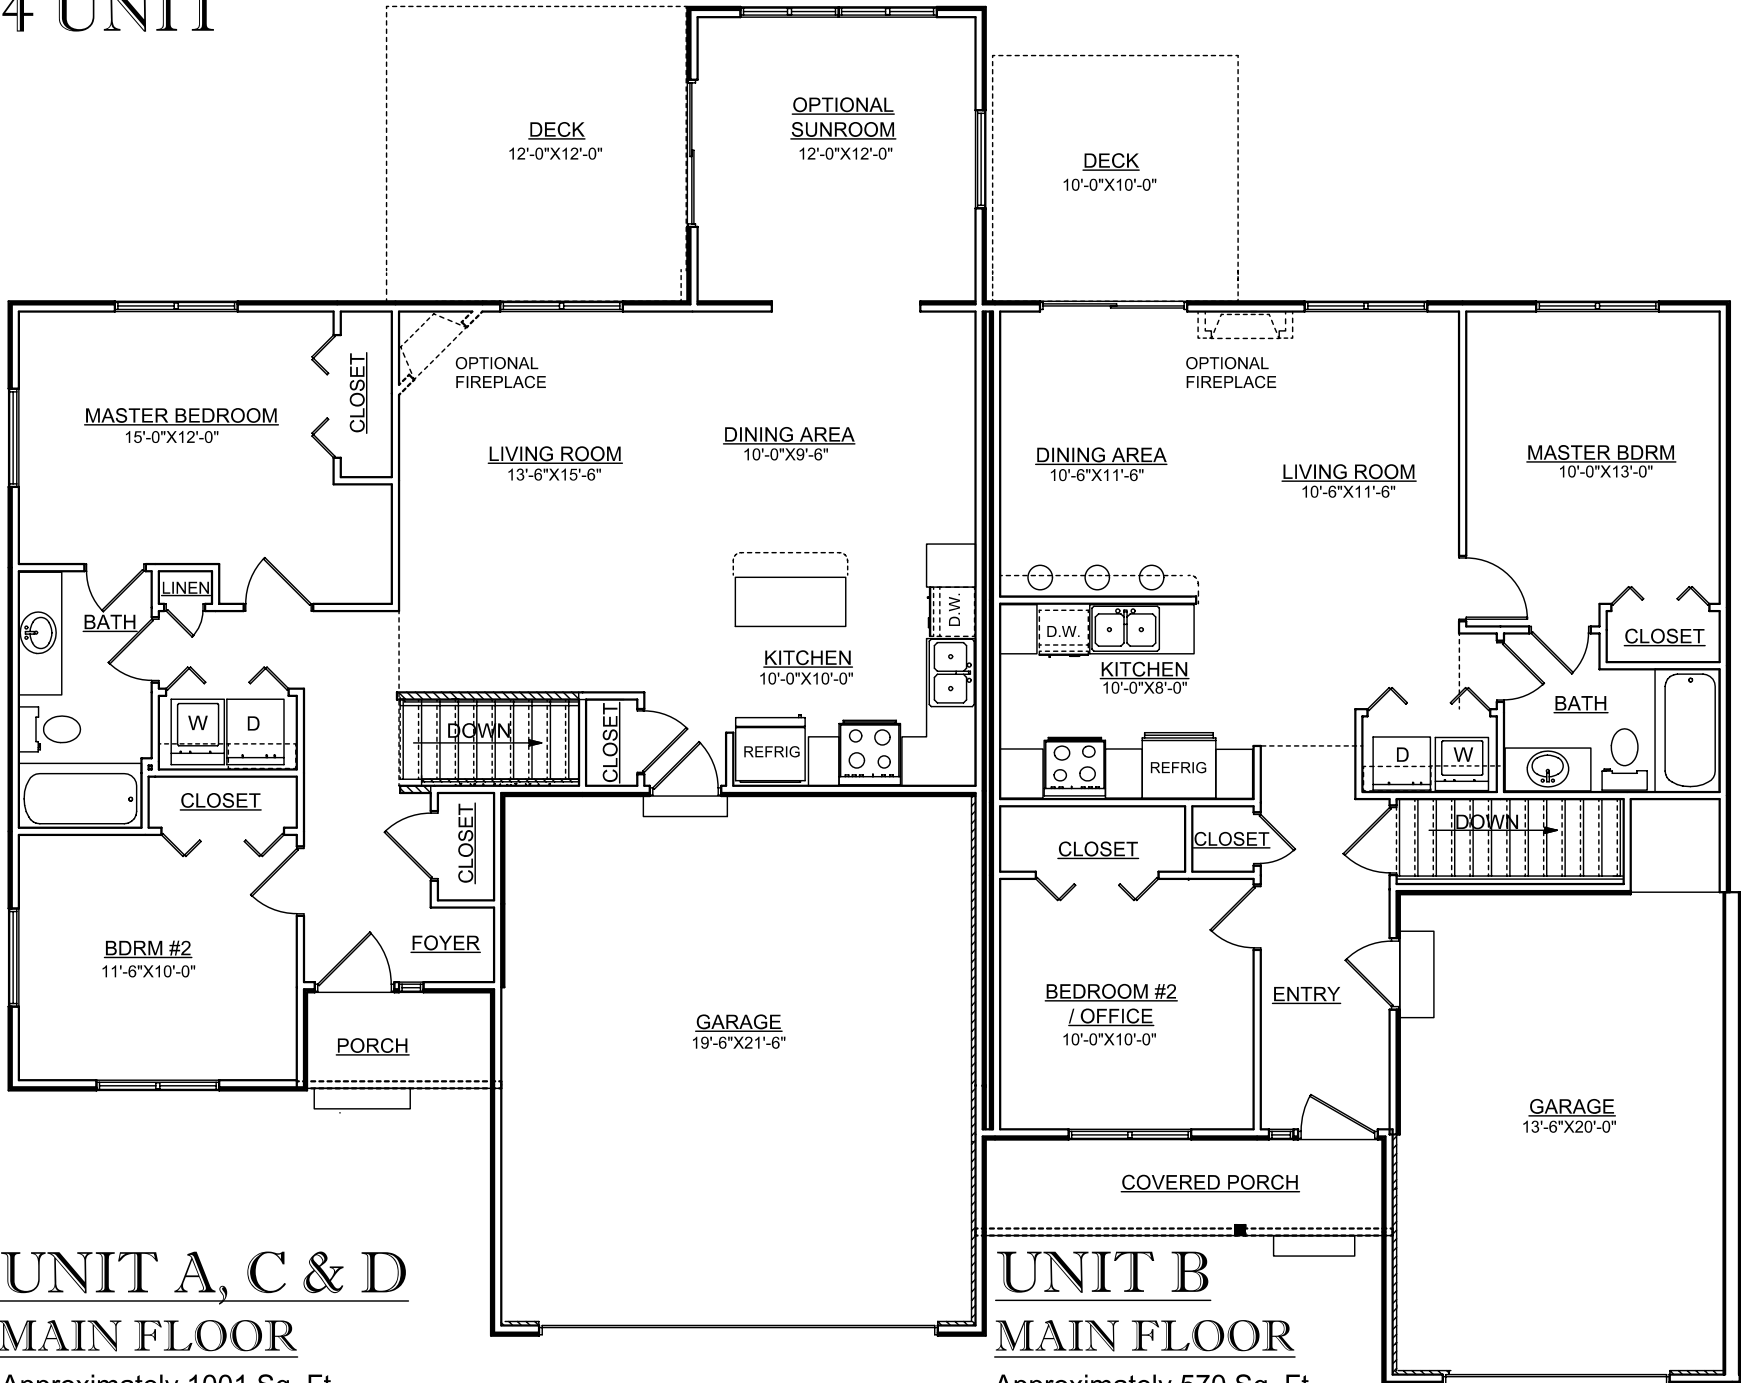

HARVEST MEADOWS

4 UNIT

UNIT A, C & D MAIN FLOOR

Approximately 1001 Sq. Ft.
On Main Level

Actual Product Offering May Vary
All Room Dimensions Are Approximate

UNIT B MAIN FLOOR

Approximately 570 Sq. Ft.
On Main Level