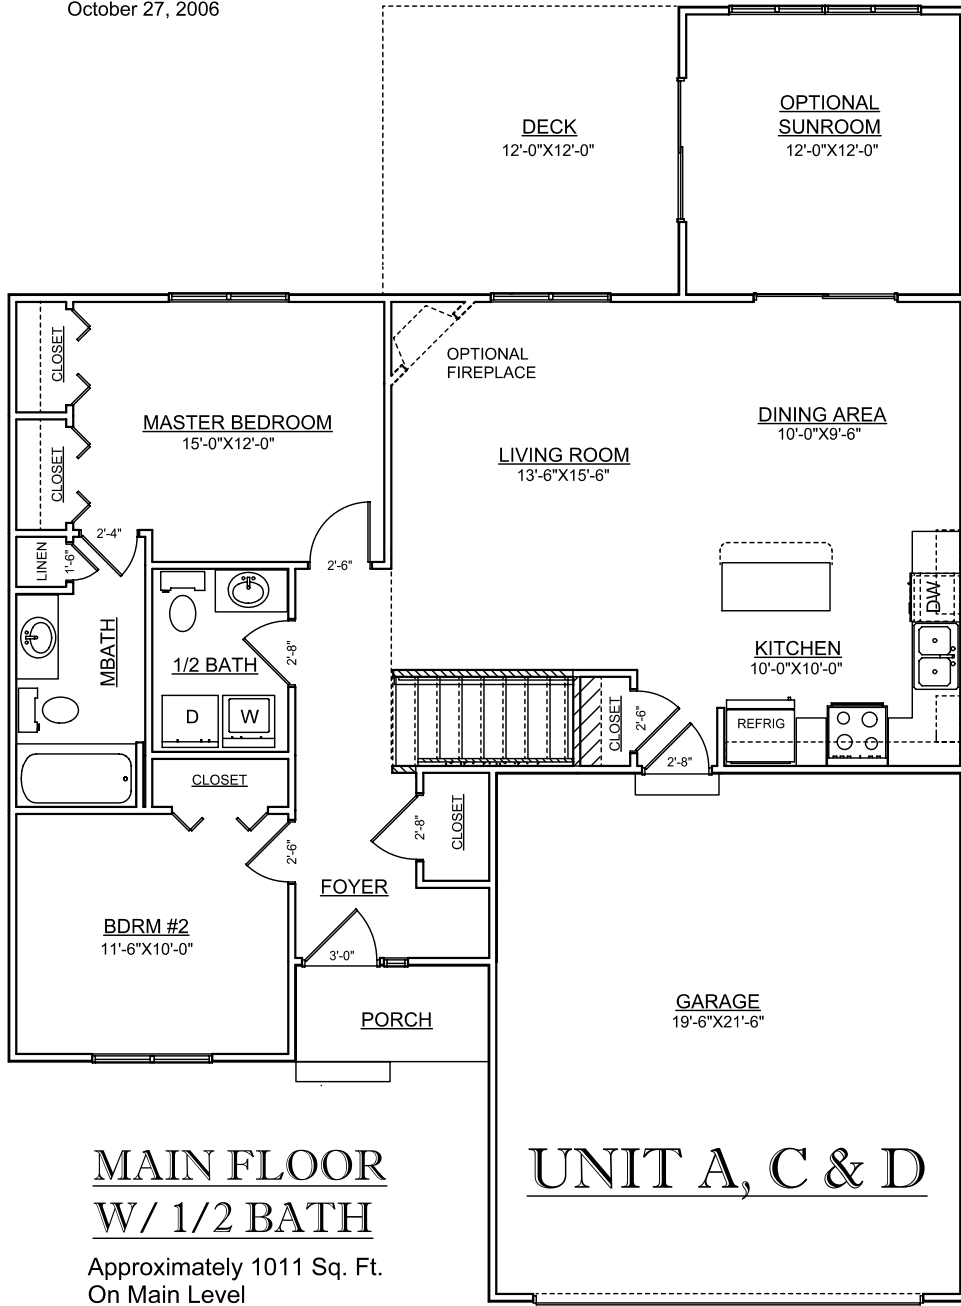

HARVEST MEADOWS

October 27, 2006

MAIN FLOOR W/ 1/2 BATH

Approximately 1011 Sq. Ft.
On Main Level

UNIT A, C & D

Actual Product Offering May Vary
All Room Dimensions Are Approximate

Actual Product Offering May Vary
All Room Dimensions Are Approximate

UNIT B

MAIN FLOOR W/ 1/2 BATH

Approximately 852 Sq. Ft.
On Main Level

October 27, 2006