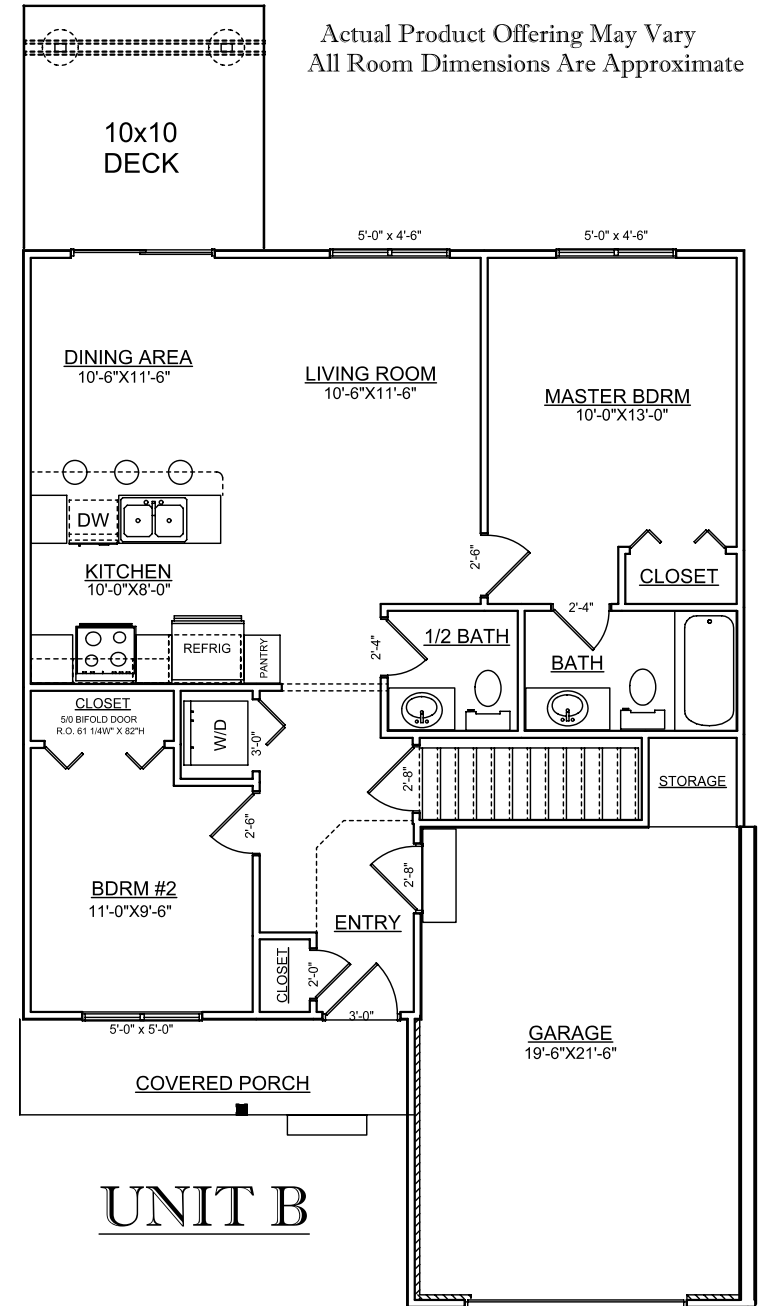

HARVEST MEADOWS

October 27, 2006

MAIN FLOOR W/ 1/2 BATH

Approximately 1011 Sq. Ft.
On Main Level

UNIT A, C & D

Actual Product Offering May Vary
All Room Dimensions Are Approximate

Actual Product Offering May Vary
All Room Dimensions Are Approximate

UNIT B

MAIN FLOOR W/ 1/2 BATH

Approximately 852 Sq. Ft.
On Main Level

October 27, 2006