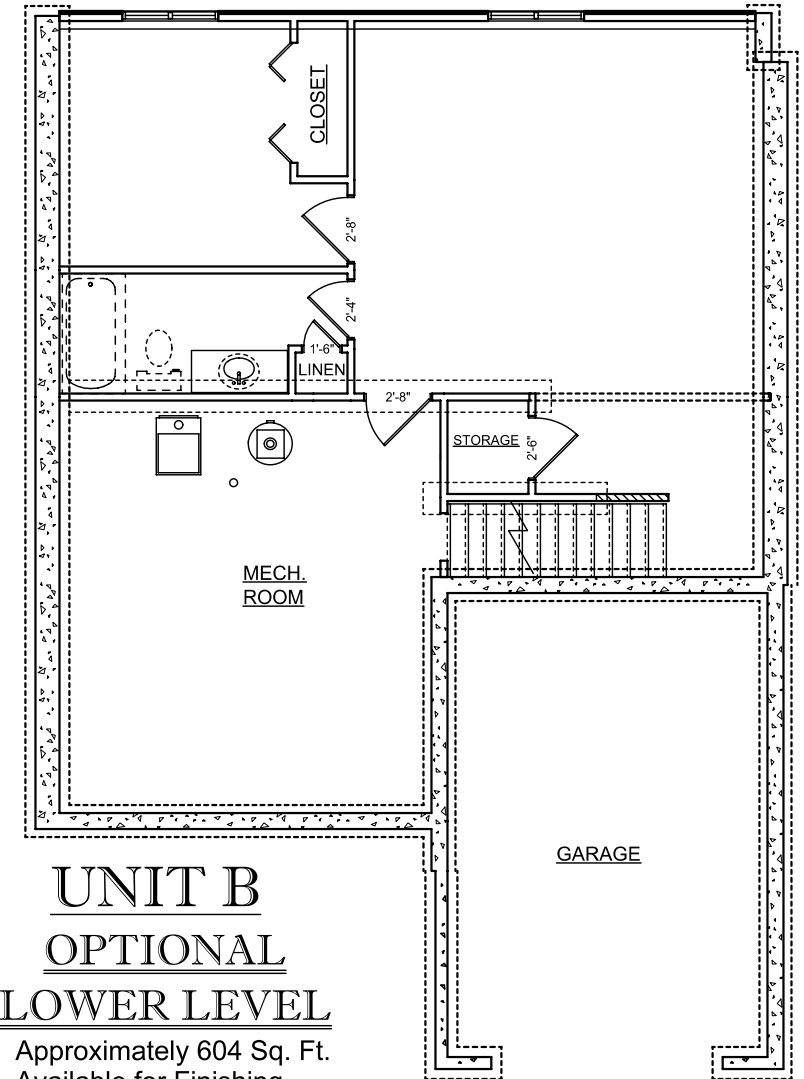

HARVEST MEADOWS

UNIT A, C & D

OPTIONAL LOWER LEVEL

Approximately 704 Sq. Ft.
Available for Finishing

Actual Product Offering May Vary
All Room Dimensions Are Approximate

UNIT B

OPTIONAL LOWER LEVEL

Approximately 604 Sq. Ft.
Available for Finishing