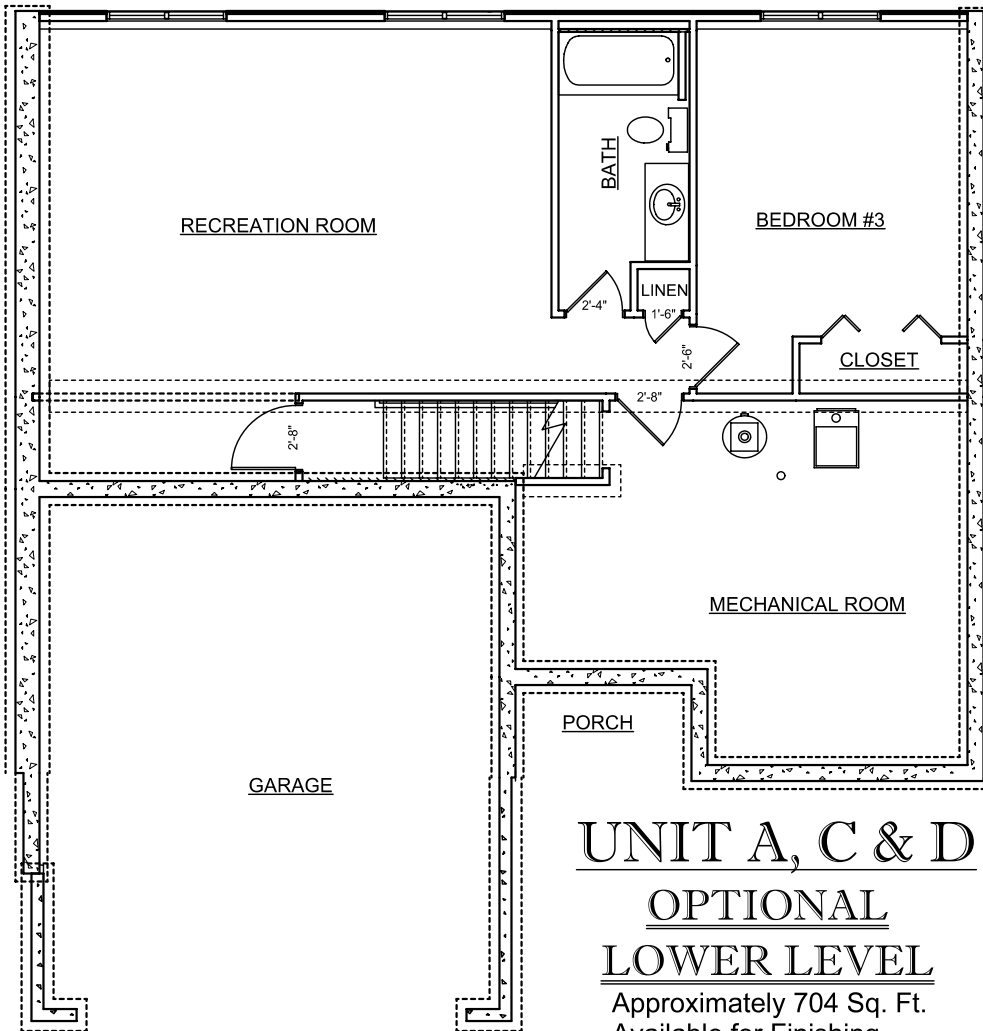

HARVEST MEADOWS

UNIT A, C & D

OPTIONAL LOWER LEVEL

Approximately 704 Sq. Ft.
Available for Finishing

Actual Product Offering May Vary
All Room Dimensions Are Approximate

UNIT B

OPTIONAL LOWER LEVEL

Approximately 604 Sq. Ft.
Available for Finishing