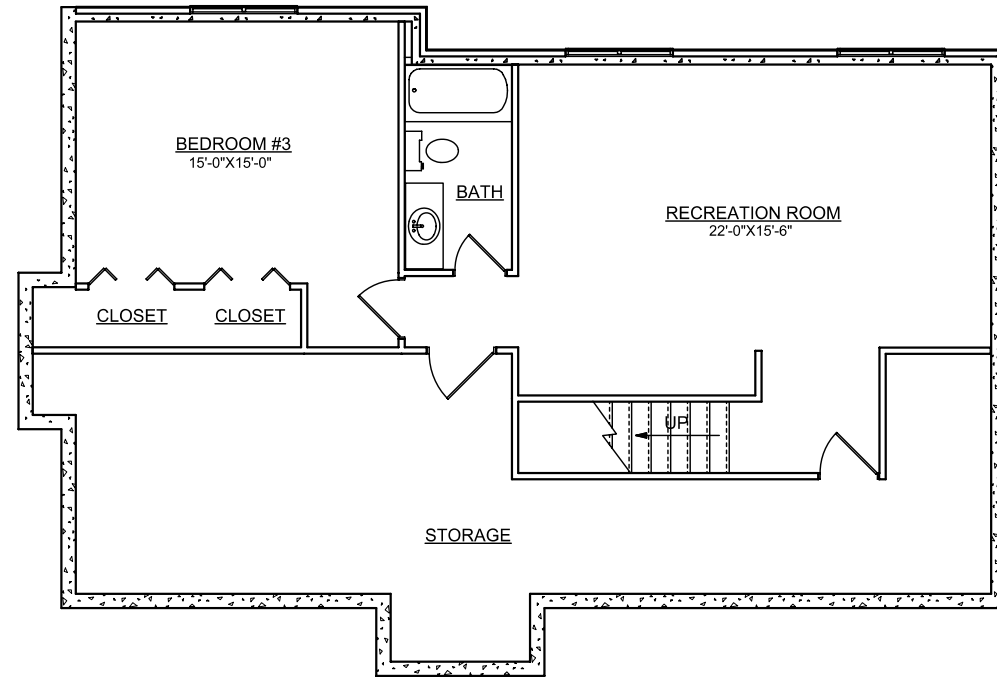

EMMET

MAIN LEVEL

Approximately 1058 sq. ft.

LOWER LEVEL

Approximately 735 sq. ft.
Available for Finishing

Actual Product Offering May Vary
All Room Dimensions Are Approximate

June 22, 2006