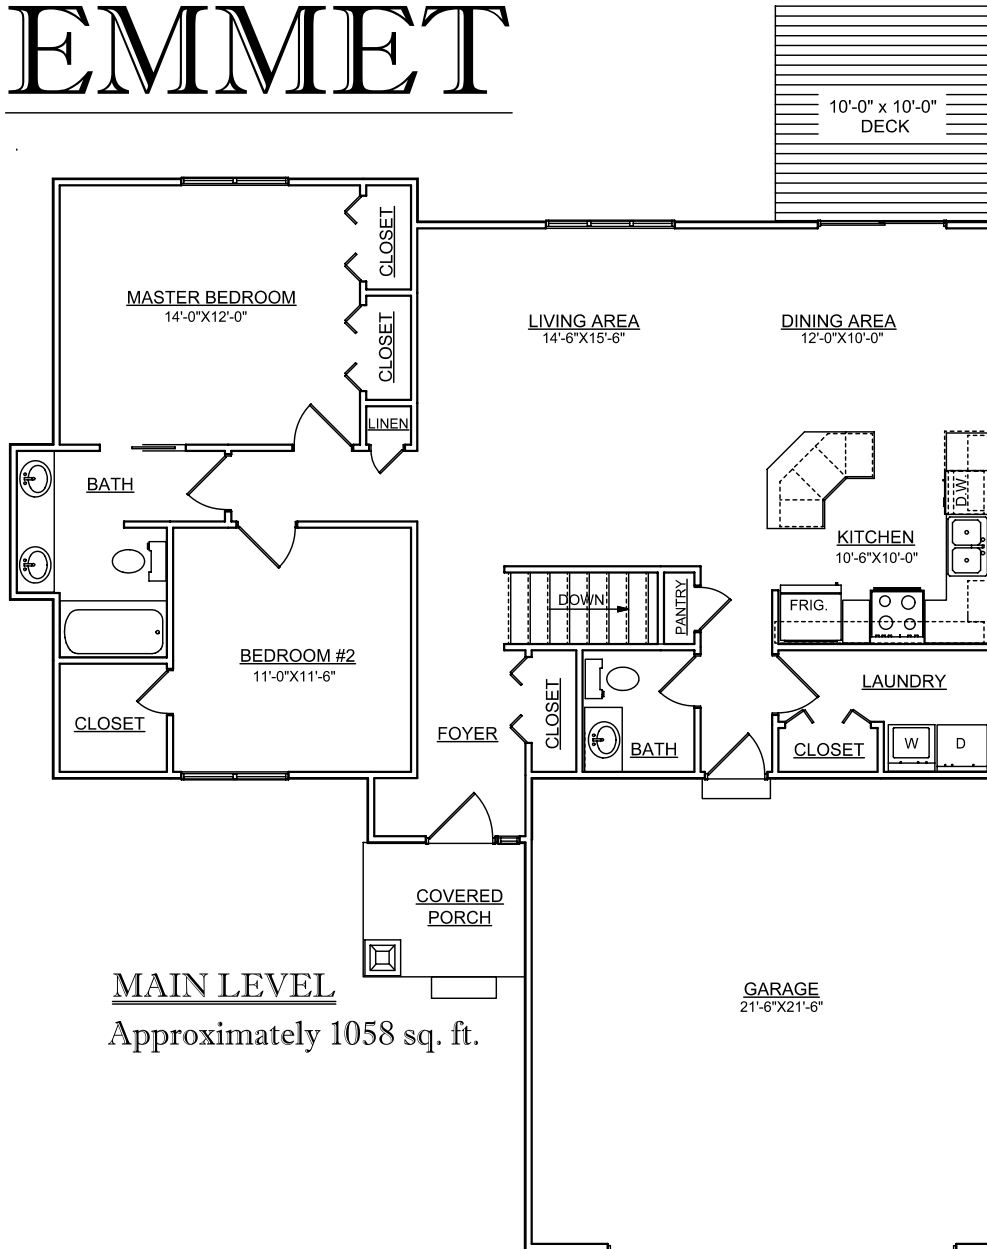

EMMET

MAIN LEVEL

Approximately 1058 sq. ft.

LOWER LEVEL

Approximately 735 sq. ft.
Available for Finishing

Actual Product Offering May Vary
All Room Dimensions Are Approximate

June 22, 2006